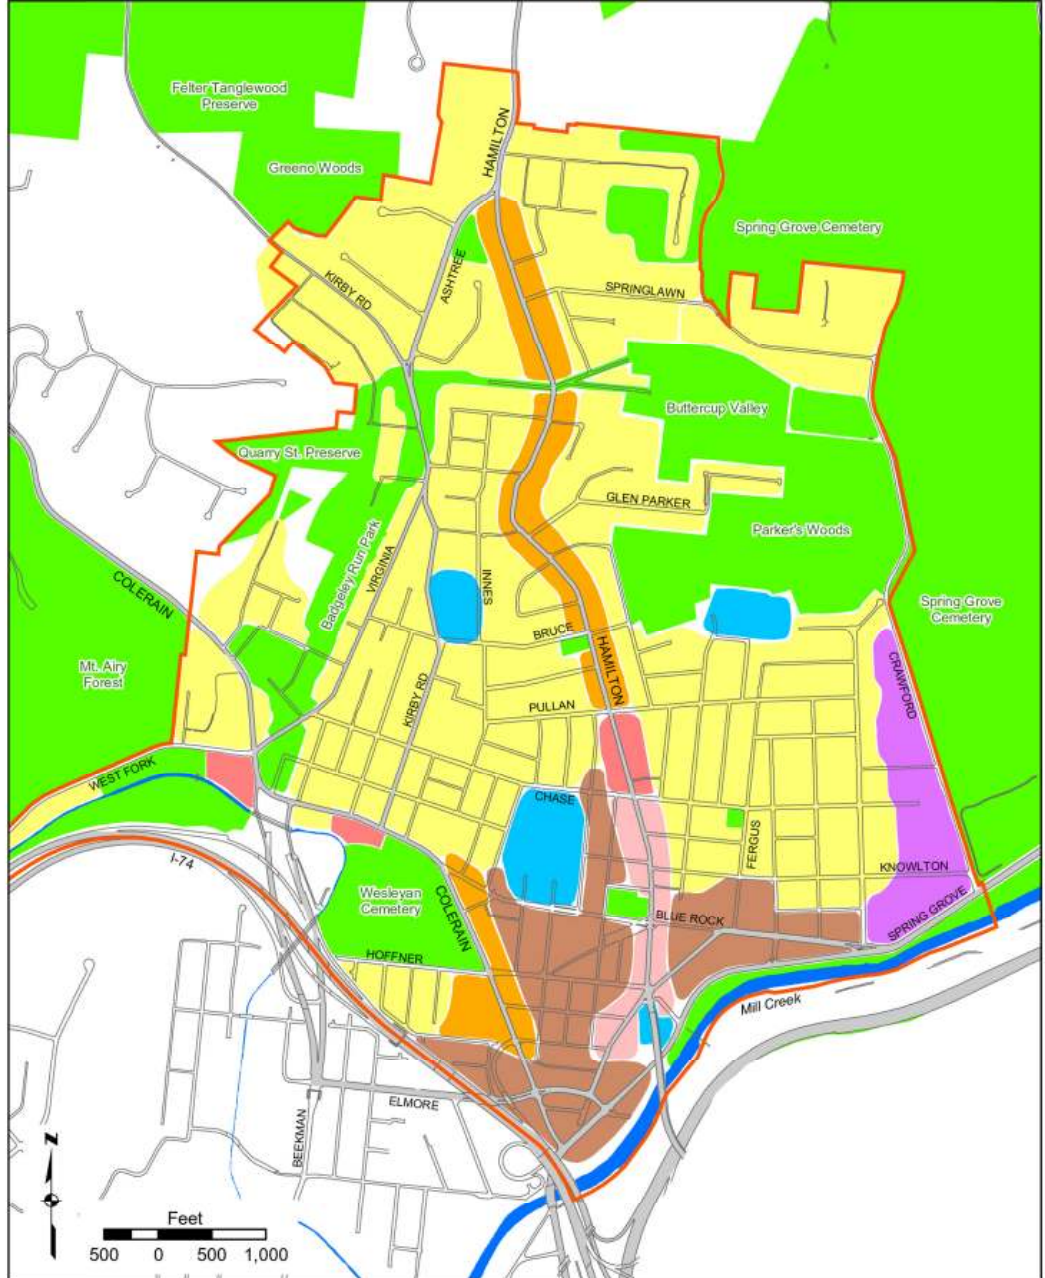

Proposed Land Use Map

Legend

Geographic data courtesy of CAGIS, 2003-2004